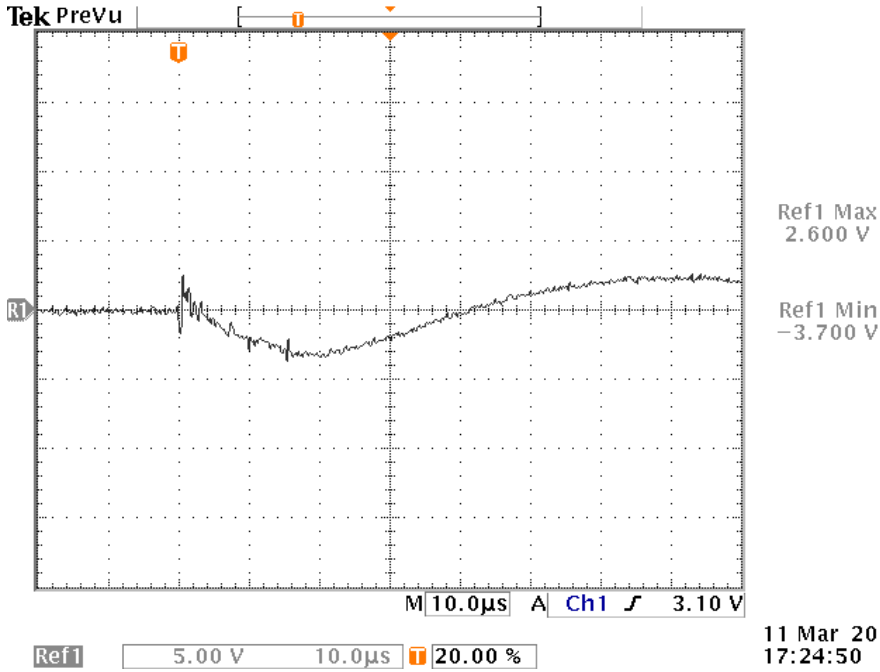

### PowerX

Normal Mode Let through  
6000V/200A Ring wave  
Picture #78 Diskette 2

Note the maximum surge voltage let through is -3.70 volts.

### SurgeX SX908

Normal Mode Let Through  
6000V/200A Ring Wave  
Picture #71-Diskette 2

Note the maximum surge voltage let through is -196.0 volts.