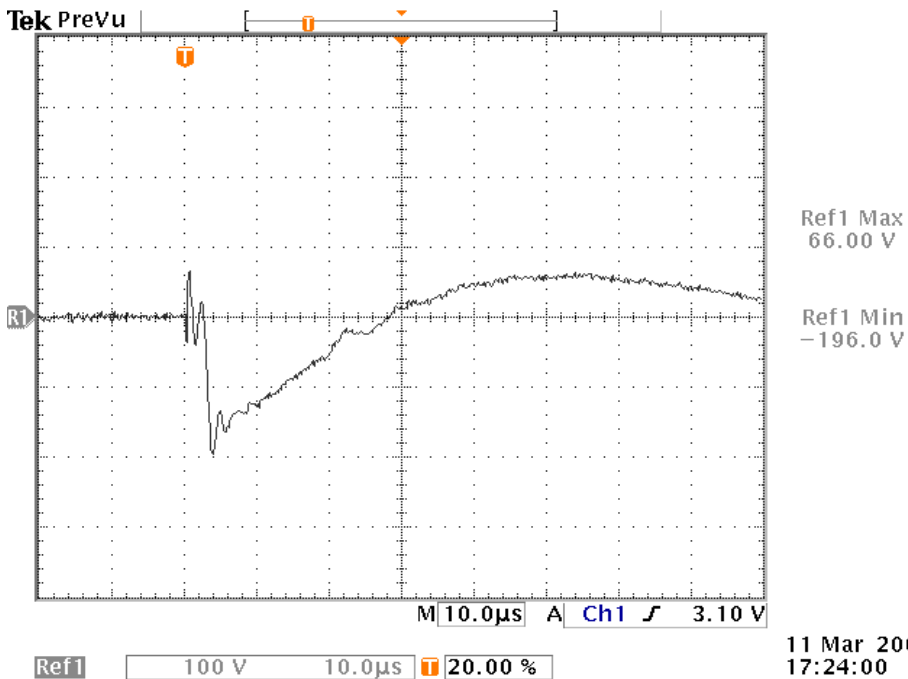

### PowerX

Normal Mode Let through  
6000V/200A Ring wave  
Picture #78 Diskette 2

Note the maximum surge voltage let through is -3.70 volts.

### SurgeX SX908

Normal Mode Let Through  
6000V/200A Ring Wave  
Picture #71-Diskette 2

Note the maximum surge voltage let through is -196.0 volts.