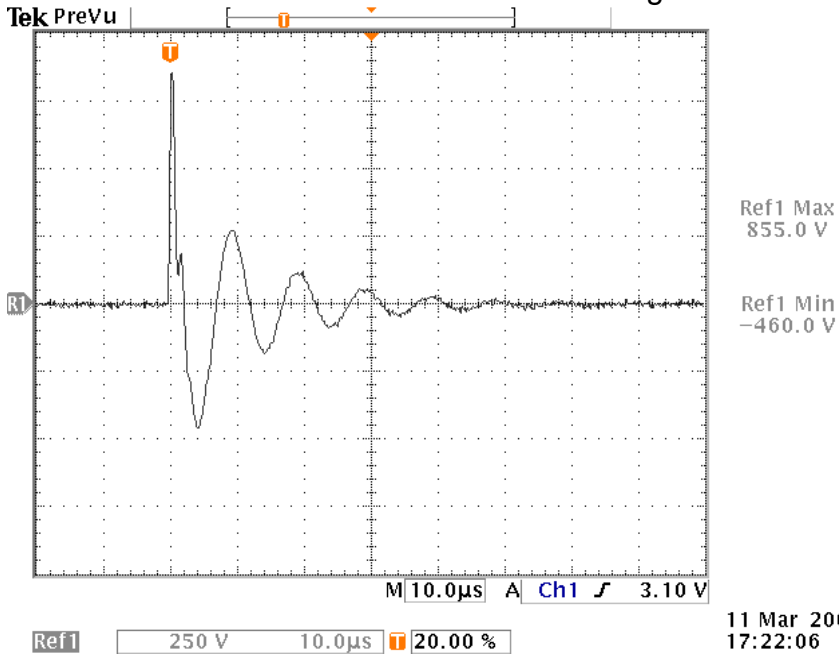

PowerRX

Common Mode Let Through 3000V/200A Ring Wave

Note the maximum surge voltage is 287.5 millivolts (i.e 0.287 volts).

SugeX SX908

Common Mode Let Through 1000V/200A Ring Wave

Note the maximum surge voltage is 855.0 volts.