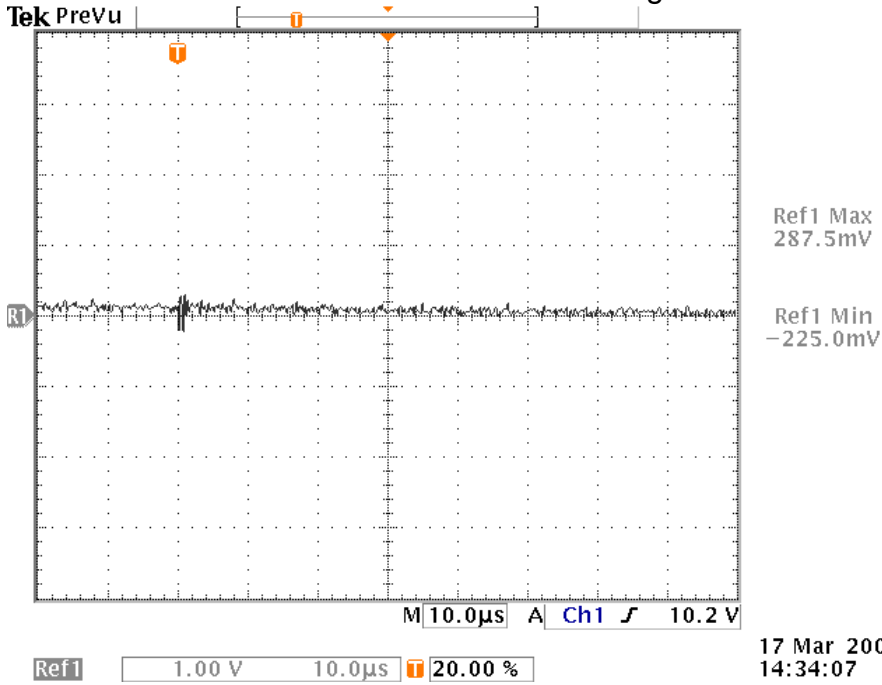

PowerRX

Common Mode Let Through 3000V/200A Ring Wave

Note the maximum surge voltage is 287.5 millivolts (i.e 0.287 volts).

SugeX SX908

Common Mode Let Through 1000V/200A Ring Wave

Note the maximum surge voltage is 855.0 volts.